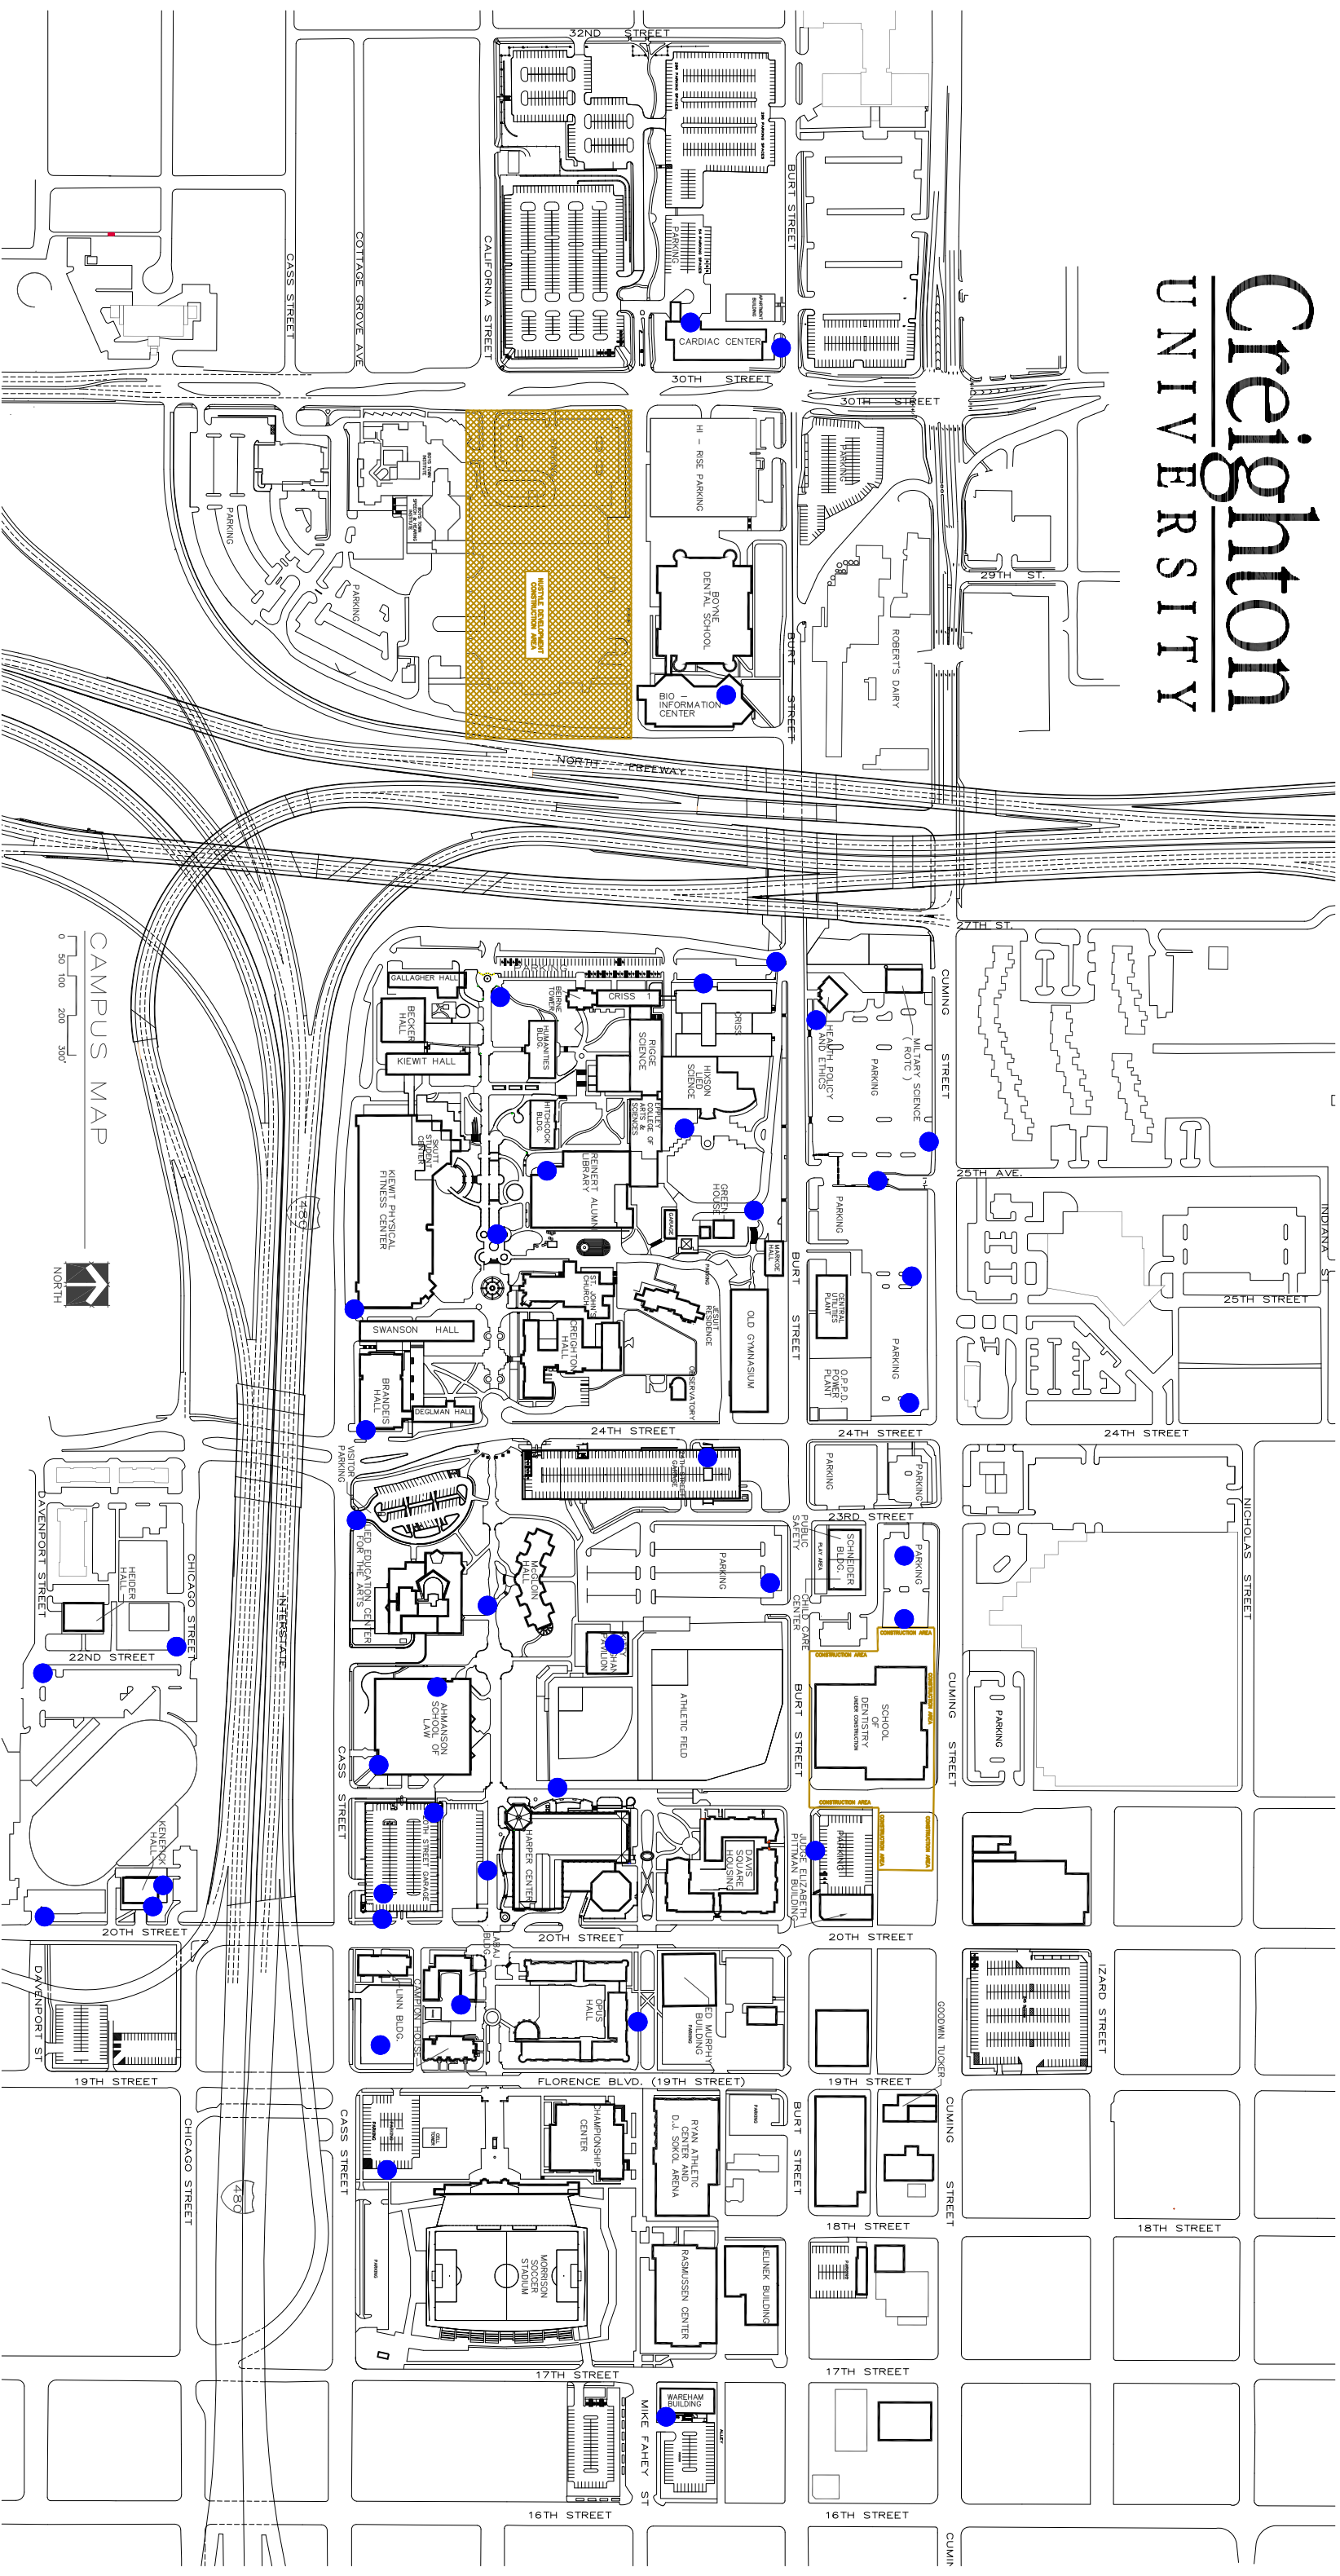

Creighton University

Creighton University

Emergency Phone Locations

● Blue Light Emergency Phone